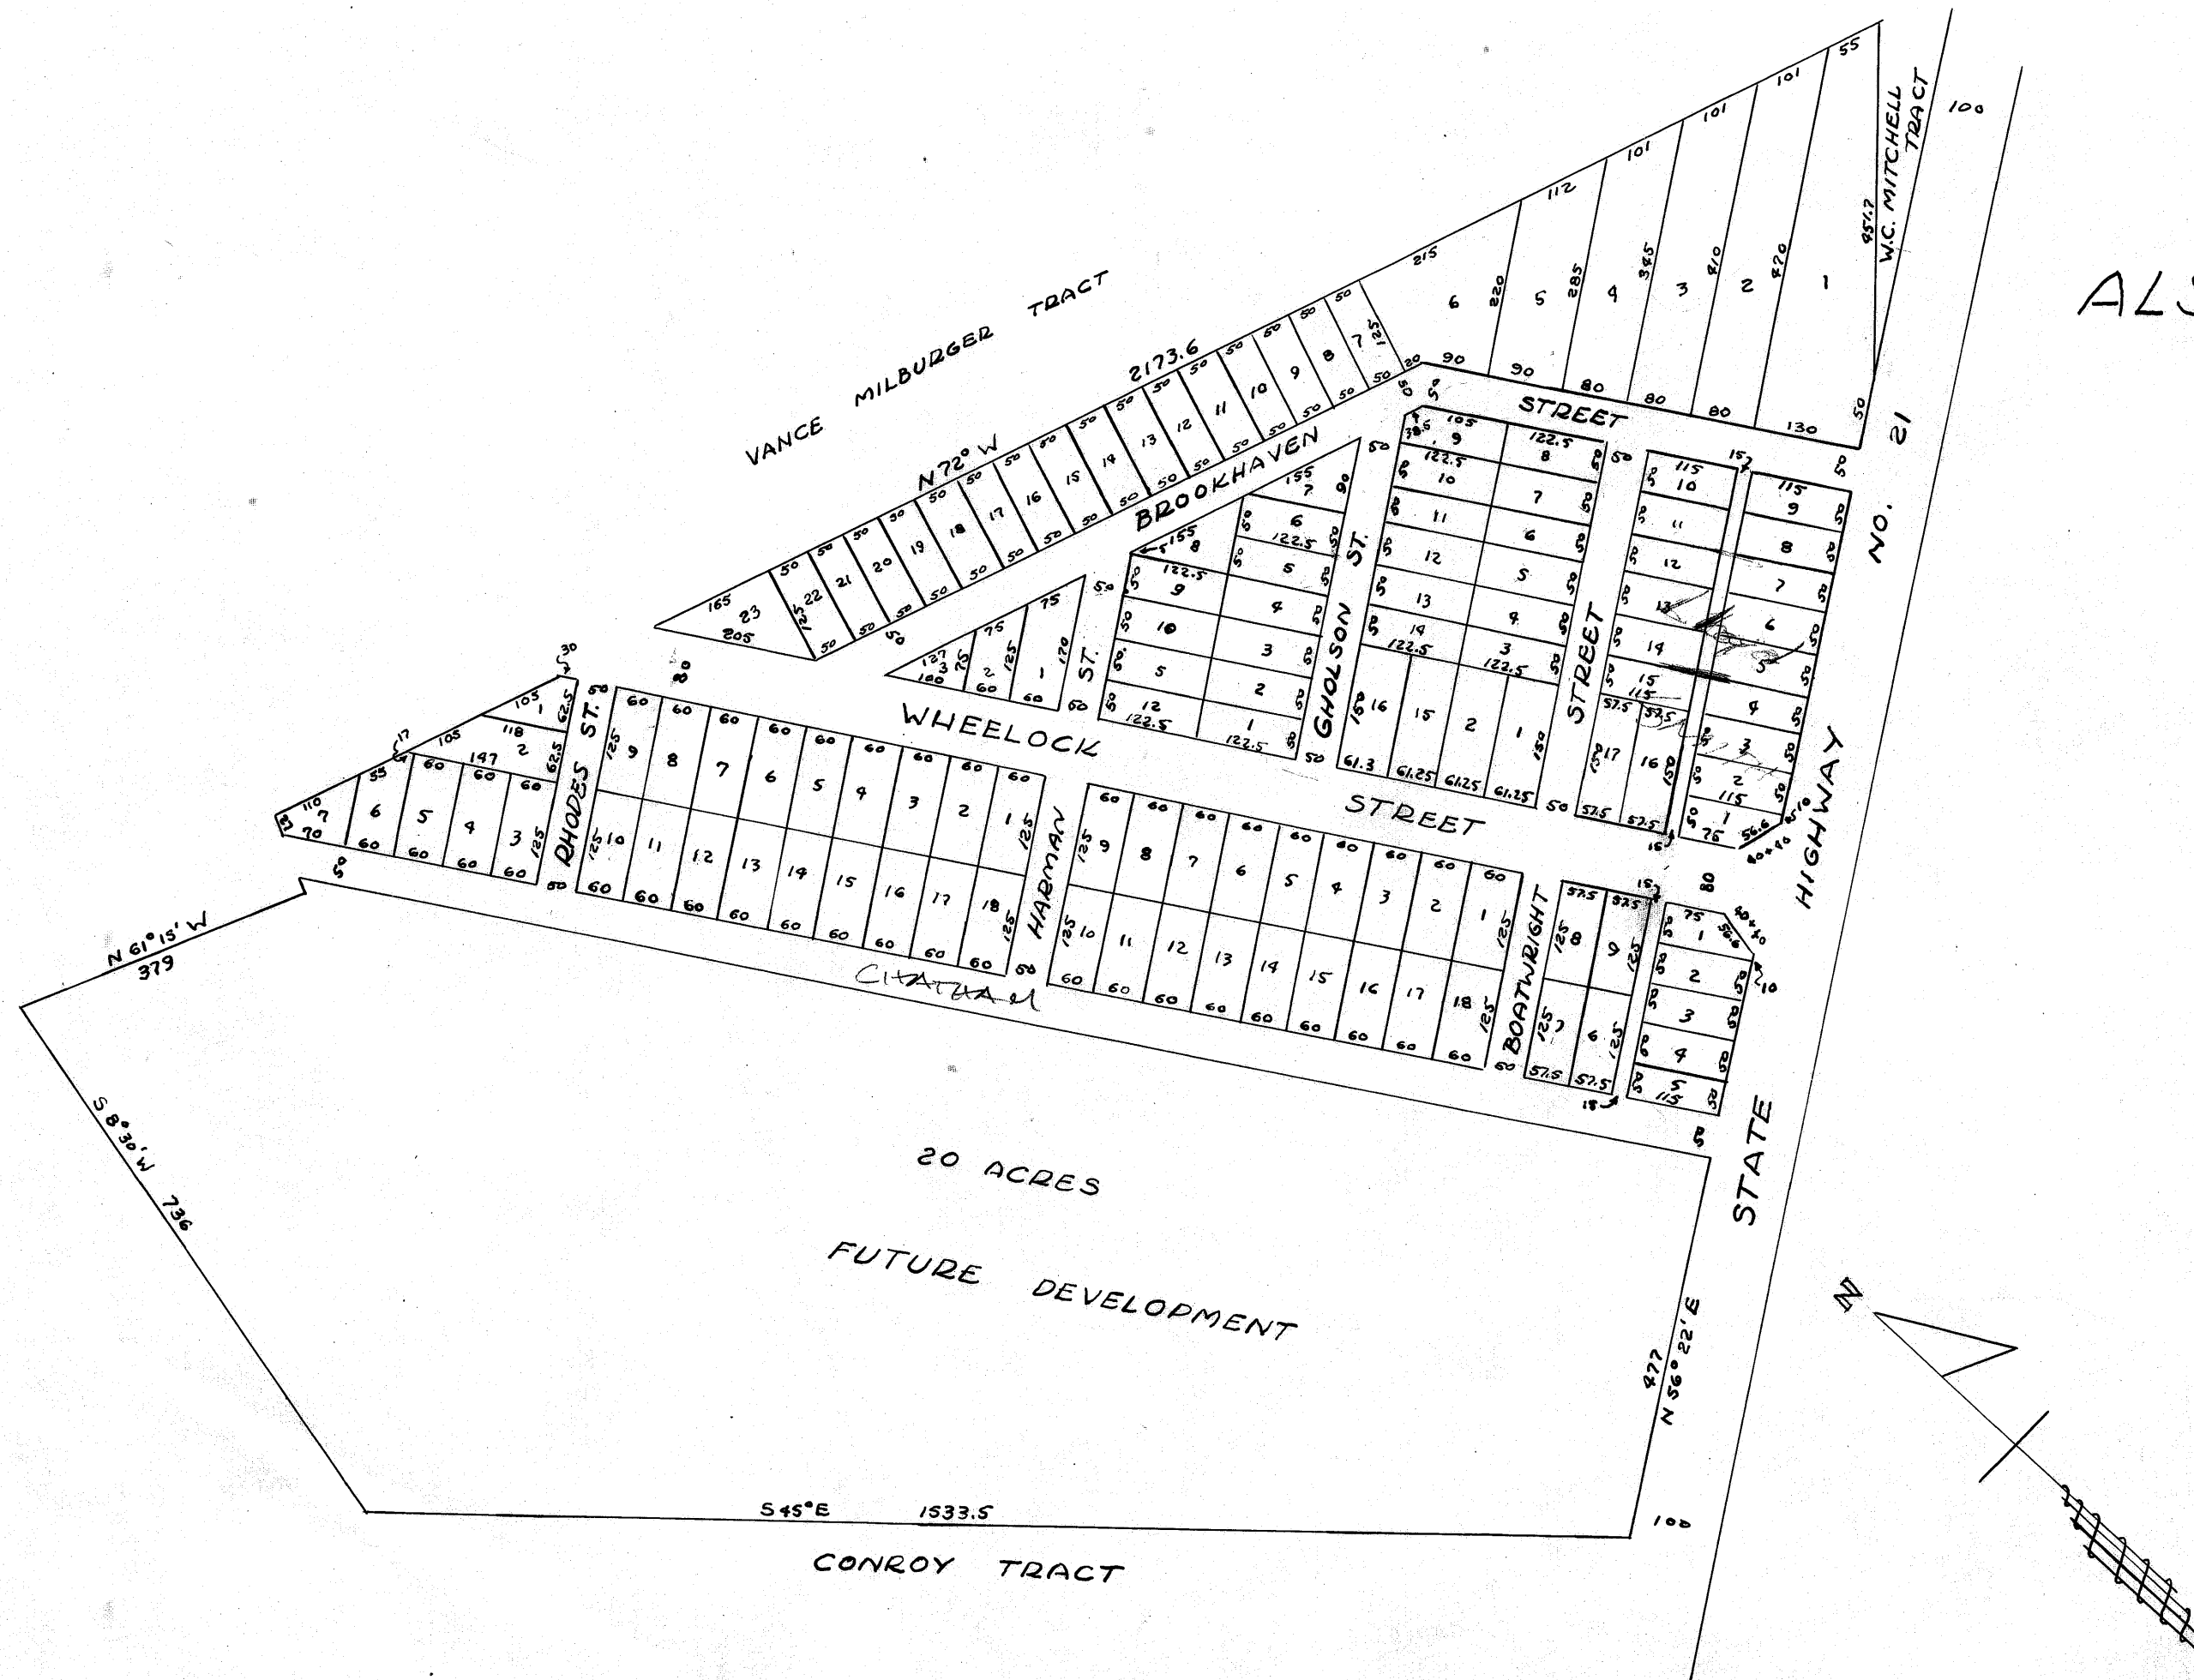

# NORTHVIEW SUBDIVISION (ORIGINAL)

A 58 ACRE SUBDIVISION OUT OF  
F.A. CHATHAM 79 ACRE TRACT  
IN S.F. AUSTIN LEAGUE NO. 10

SURVEYED BY C.A. BARTHOLOW  
D/R 139 P. 95 APRIL 1949

SCALE 1" = 200'

ALSO SEE REVISED

on base 8/18  
100

261